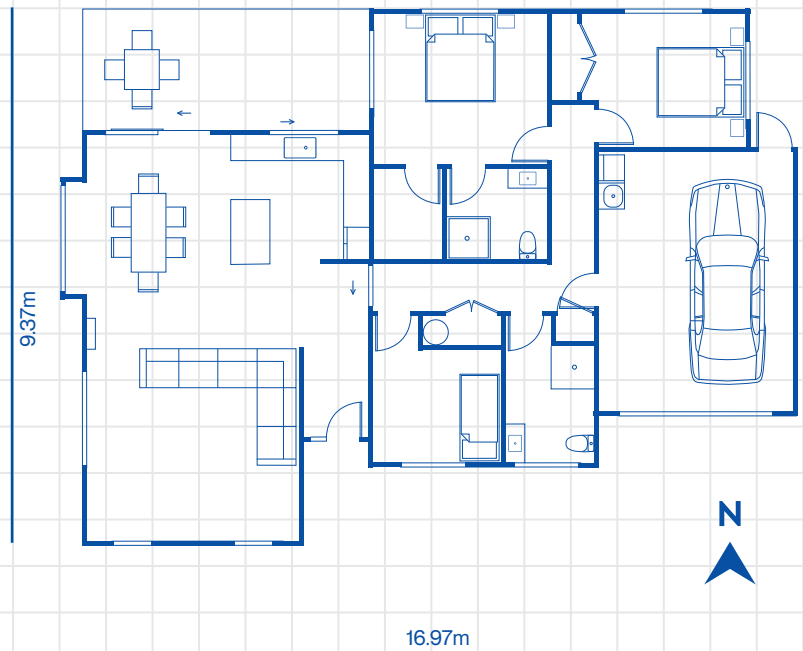

Home & Land Package

15 Royal Oak Crescent
 Lot 46 Holmes Hill Estate, Oamaru
 Buyer Enquiry Over \$699,000

3  1  2  1.5 
 163m²  460m² 

Features:

- Brick and weatherboard cladding
- Open plan kitchen, dining and living room
- West facing window seat
- North/West facing patio
- Ensuite with tiled wet floor shower
- Heat pump and ventilation system
- Curtains blinds included
- Internal-access garage
- Landscaping completed - fencing, driveway, footpaths, patio, lawn and planting